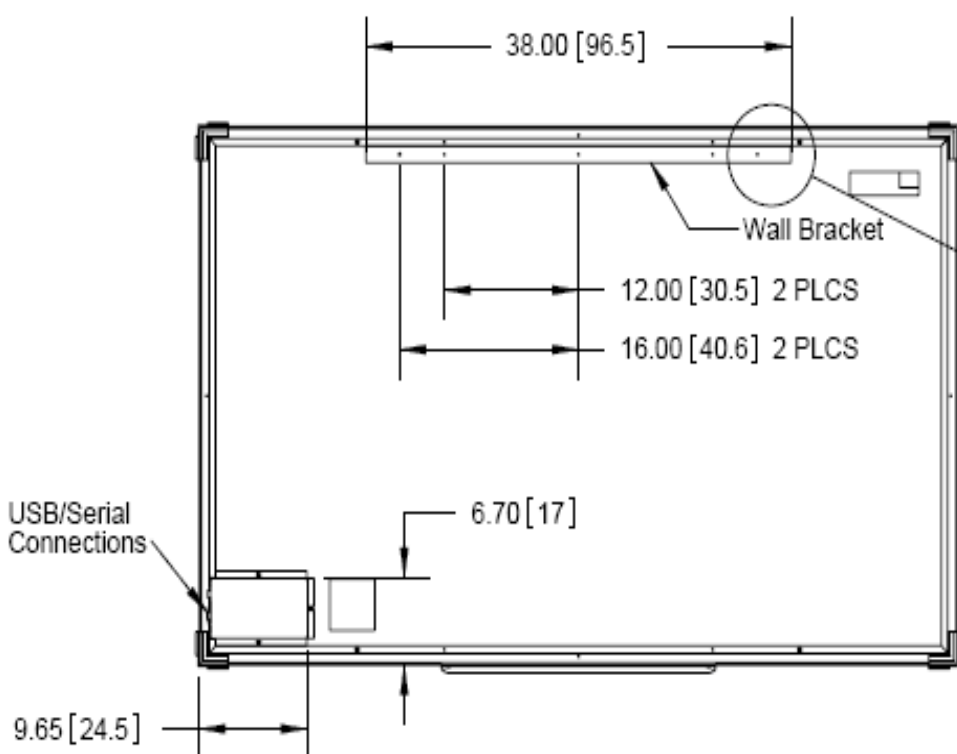

Front View

Back View

Distance from Wall Bracket mounting holes to top of tablet frame, when installed.

Model	Diagonal Size in (cm)	Aspect Ratio	Active Area in (cm)	Width in (cm)	Height in (cm)	Weight lb (kg)
i77	77 (195.6)	4:3	46.5 X 62 (118.1 X 157.5)	68.50 (174.0)	52.75 (134.0)	39.0 (17.7)
i85	85 (215.9)	16:9	42 X 74 (106.7 X 187.9)	80.50 (204.5)	48.25 (122.6)	43.2 (19.6)
i95	95 (241.3)	16:9	46.5 X 83 (118.1 X 210.8)	89.50 (227.3)	52.75 (134.0)	51.6 (23.5)

Dimensions: in[cm], Tablet shown with optional pen tray, All dimensions $\pm .12$ [.30]