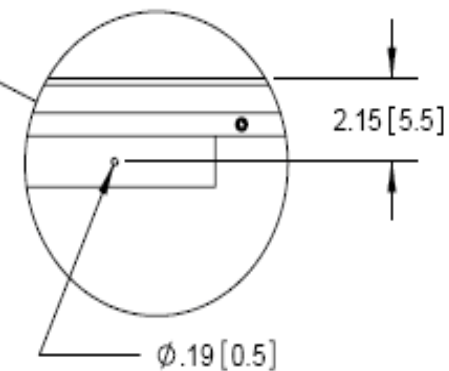

Front View

Back View

Distance from Wall Bracket mounting holes to top of tablet frame, when installed.

Model	Diagonal Size in (cm)	Aspect Ratio	Active Area in (cm)	Width in (cm)	Height in (cm)	Weight lb (kg)
i77	77 (195.6)	4:3	46.5 X 62 (118.1 X 157.5)	68.50 (174.0)	52.75 (134.0)	39.0 (17.7)
i85	85 (215.9)	16:9	42 X 74 (106.7 X 187.9)	80.50 (204.5)	48.25 (122.6)	43.2 (19.6)
i95	95 (241.3)	16:9	46.5 X 83 (118.1 X 210.8)	89.50 (227.3)	52.75 (134.0)	51.6 (23.5)

Dimensions: in[cm], Tablet shown with optional pen tray, All dimensions $\pm .12$ [.30]